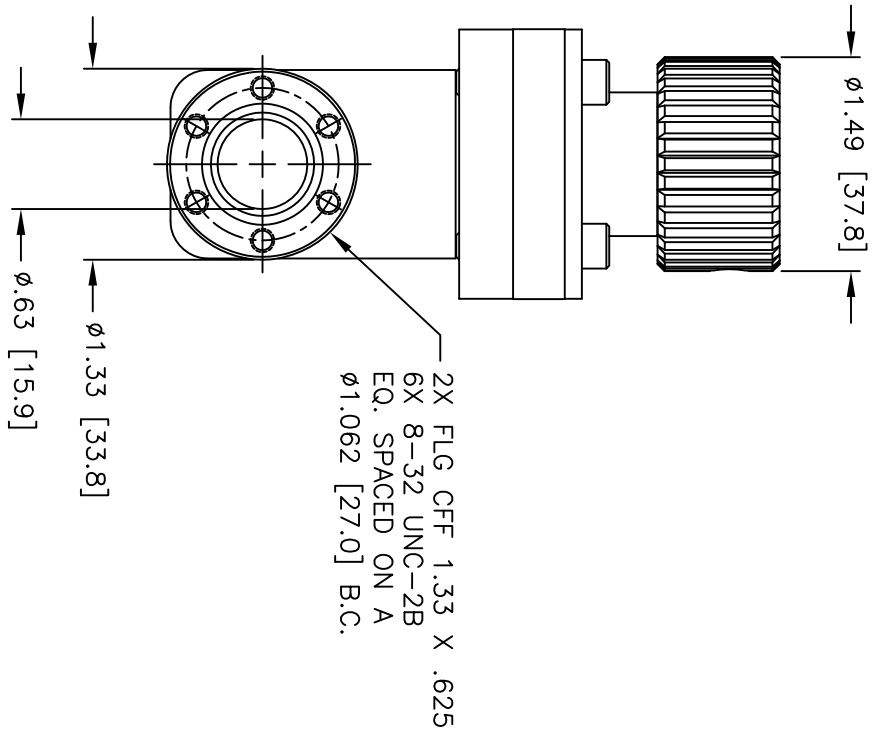

CARRIAGE SIDE

GATE (SEAL) SIDE

2X FLG CFF 1.33 X .625
6X 8-32 UNC-2B
EQ. SPACED ON A
Ø1.062 [27.0] B.C.

OUTLINE DIMENSION DRAWING

DRAWING NUMBER

0261-1BX

DRAWING TITLE

G .625" RSTD/MAN/CFF
MODEL #111110-0060