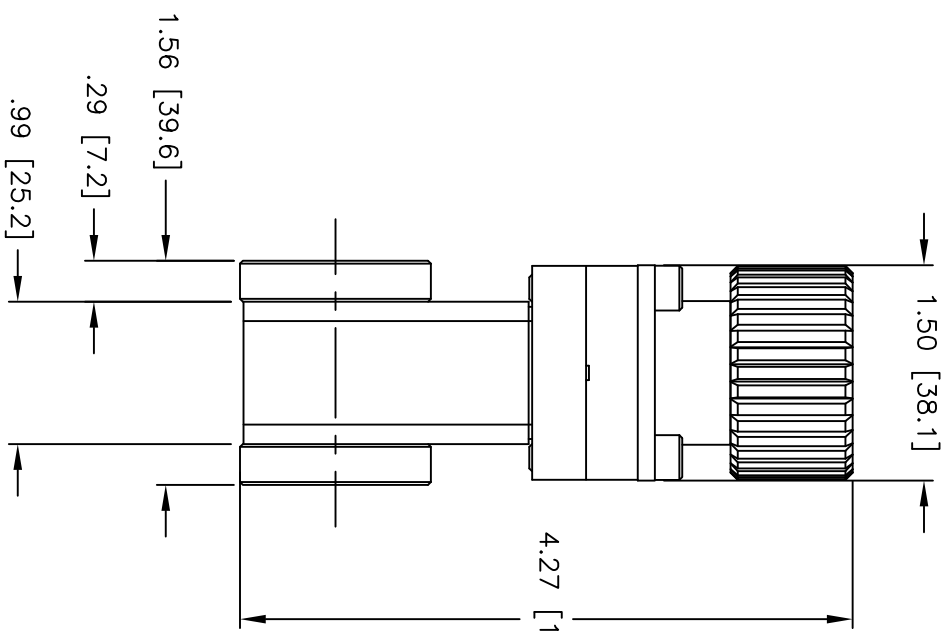

CARRIAGE SIDE

GATE (SEAL) SIDE

2X FLG CFF 1.33 X .625
6X 8-32 UNC-2B
EQ. SPACED ON A
Ø1.062 [27.0] B.C.

OUTLINE DIMENSION DRAWING

DRAWING NUMBER

0261-1BX

DRAWING TITLE

G .625" RSTD/MAN/CFF
MODEL #111110-0060