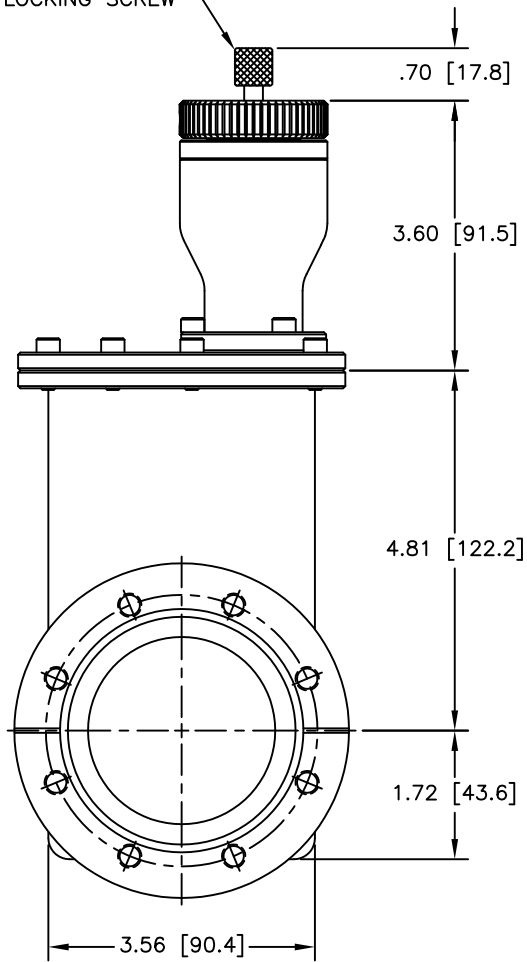

POSITION LOCKING SCREW

CARRIAGE SIDE

GATE (SEAL) SIDE

2X FLG CFF 4.50 X 2.50  
8X 5/16-24 UNF-2B  
EQUALLY SPACED ON A  
Ø3.628 [92.15] B.C.

12880 MOYA BLVD., RENO, NV 89506

OUTLINE DIMENSION DRAWING

DRAWING NUMBER  
6259-3EX

DRAWING TITLE  
G 2.5" STD/MAN/CFF  
MODEL # 11110-0250

REVISION  
E