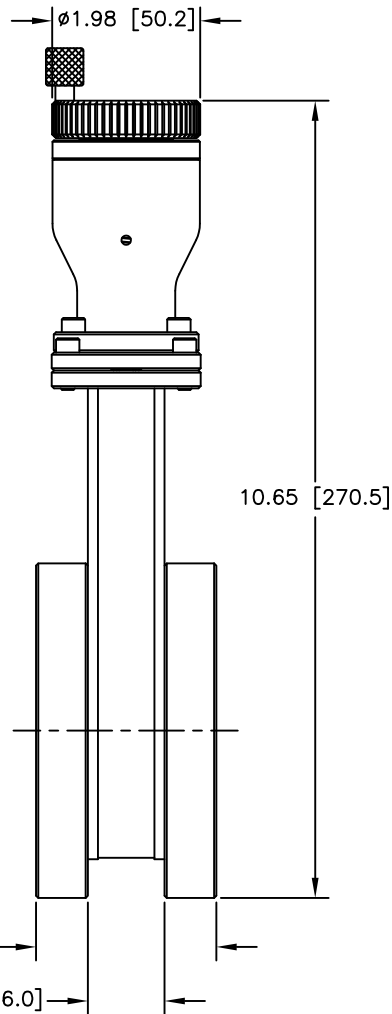

POSITION LOCKING SCREW

CARRIAGE SIDE

GATE (SEAL) SIDE

2X FLG CFF 4.50 X 2.50  
8X 5/16-24 UNF-2B  
EQUALLY SPACED ON A  
Ø3.628 [92.15] B.C.

12880 MOYA BLVD., RENO, NV 89506

OUTLINE DIMENSION DRAWING

DRAWING NUMBER  
6259-3EX

DRAWING TITLE  
G 2.5" STD/MAN/CFF  
MODEL # 11110-0250

REVISION  
E