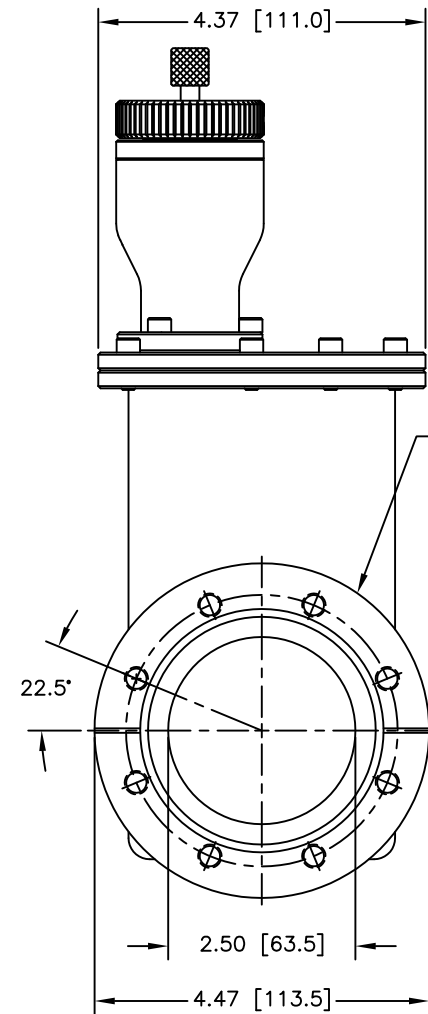

POSITION LOCKING SCREW

CARRIAGE SIDE

GATE (SEAL) SIDE

2X FLG CFF 4.50 X 2.50  
8X 5/16-24 UNF-2B  
EQUALLY SPACED ON A  
Ø3.628 [92.15] B.C.

12880 MOYA BLVD., RENO, NV 89506

OUTLINE DIMENSION DRAWING

DRAWING NUMBER  
6259-3EX

DRAWING TITLE  
G 2.5" STD/MAN/CFF  
MODEL # 11110-0250

REVISION  
E