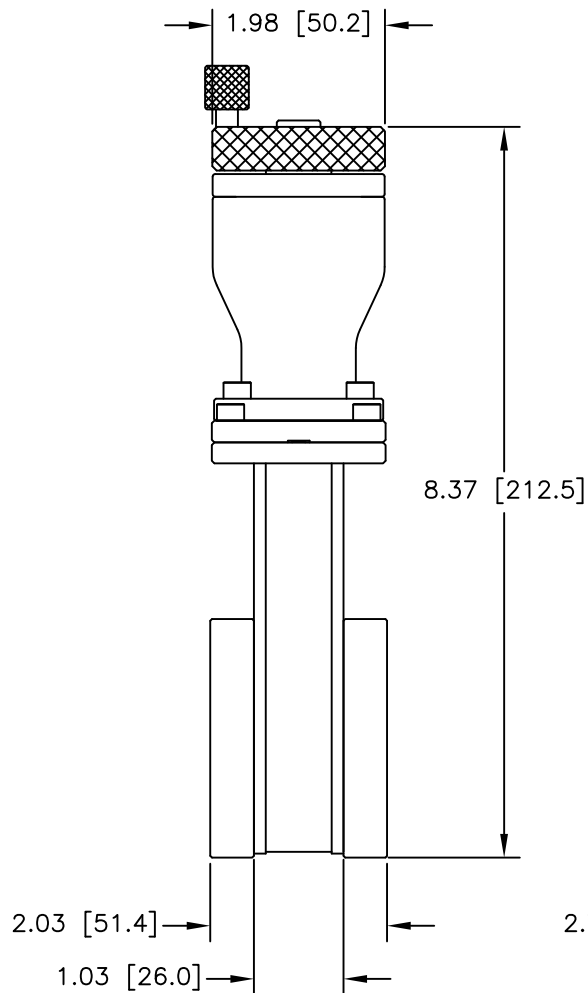

CARRIAGE SIDE

GATE (SEAL) SIDE

12880 MOYA BLVD., RENO, NV 89506

OUTLINE DIMENSION DRAWING

DRAWING NUMBER
6302-3FX

DRAWING TITLE
G 1.5" STD/MAN/CFF
MODEL # 11110-0150

REVISION
F