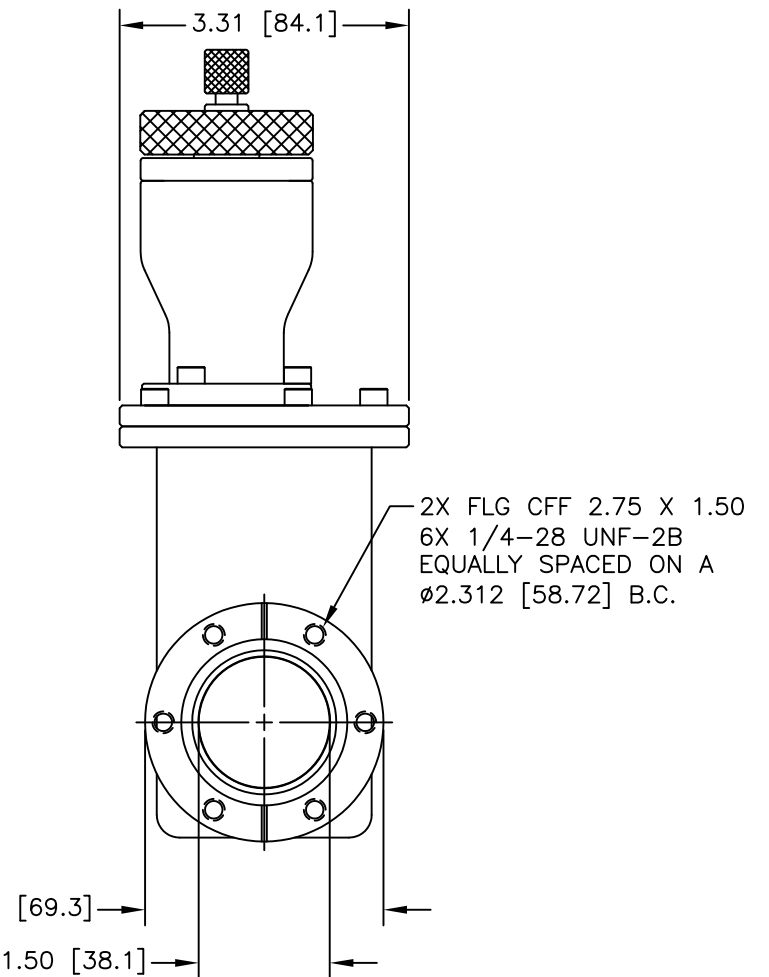

CARRIAGE SIDE

GATE (SEAL) SIDE

12880 MOYA BLVD., RENO, NV 89506

OUTLINE DIMENSION DRAWING

DRAWING NUMBER
6302-3FX

DRAWING TITLE
G 1.5" STD/MAN/CFF
MODEL # 11110-0150

REVISION
F